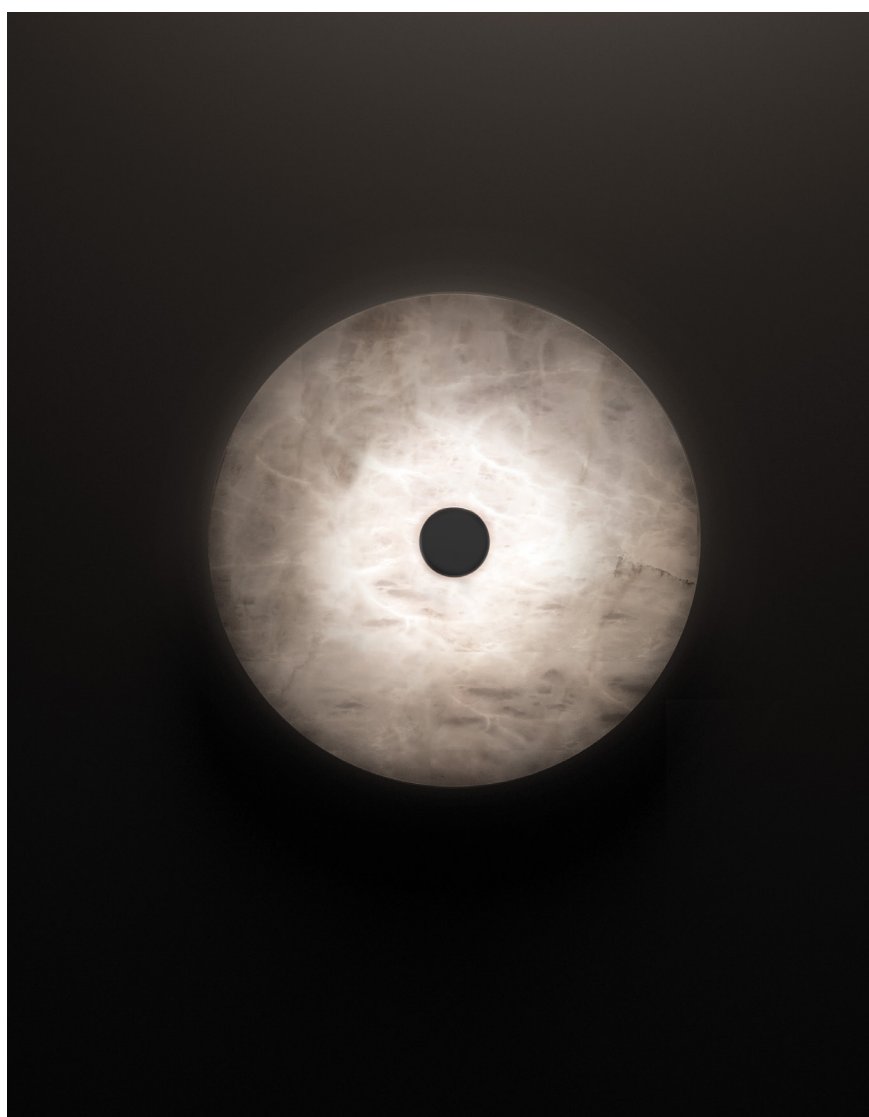

# Alabastro Italiano

ITALY

Tsuki M

<b>Diameter</b>	35 cm
<b>Weight</b>	-
<b>Light Source</b>	1 x Strip LED, 21,6 W/m 3000 K
<b>Material</b>	Alabaster

Please contact us for any request of custom-made dimensions

09

10

- 2. Bronze
- 3. Brushed Brass
- 4. Ruggine of Florence
- 5. Brushed Burnished
- 7. Brushed Black

- 8. Freedom Green
- 9. Shiny Black
- 10. Copper
- 61. Matt Black
- 70. Iroko Wood

Please contact us for any request of custom-made dimensions