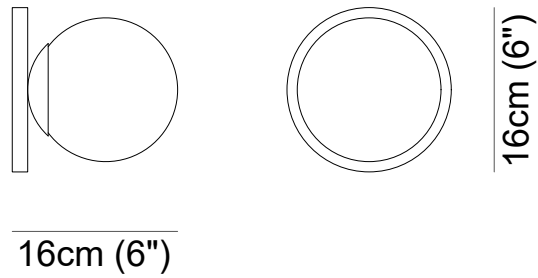

Alabastro Italiano

ITALY

OFIONE applique

Length	Width	H
10 cm (4")	16 cm (6")	16 cm (6")

Type Wall lamp

Environment Indoor

Material Alabaster, metal

Lighting system 1 x G9 LED, 220 V

Wattage 5 W

Please contact us for any request of custom-made dimensions

OFIONE applique

/ Metal Finishes - Finiture metalliche

01

02

03

04