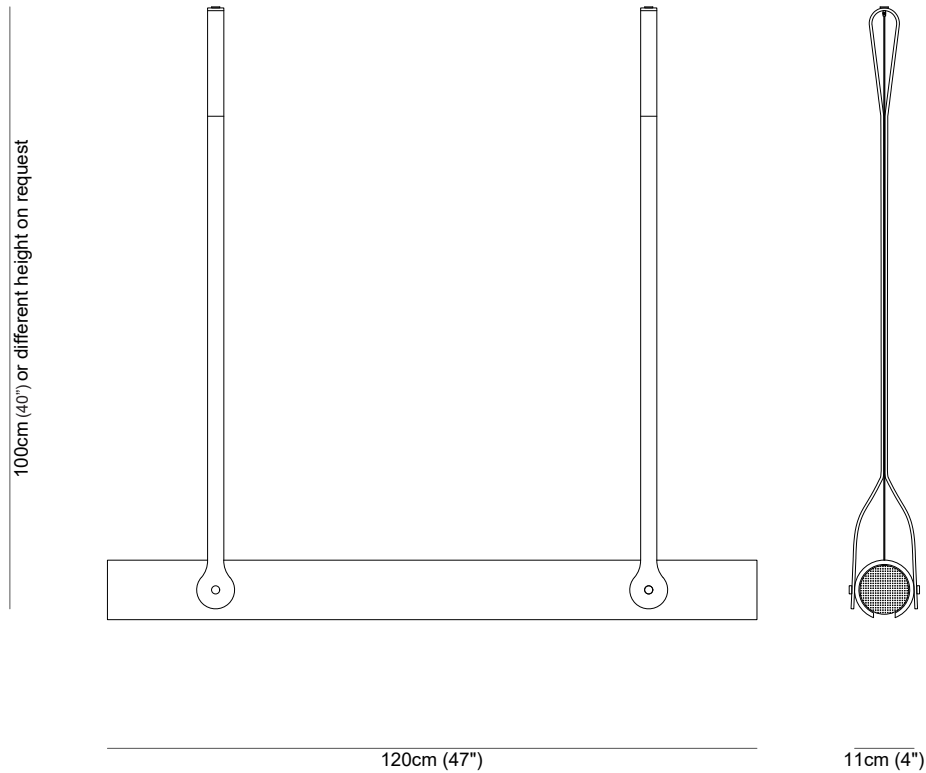

# Alabastro Italiano

ITALY

ZEUS chandelier

Length	width	H max	H min
120 cm (47")	11 cm (4")	on request	100 cm (40")

Type Pendant light

Environment Indoor

Material Alabaster, metal, leather

Suspension system Steel rope with locks covered by leather straps and canopy for electrical wiring

Lighting system 1 x Strip LED, 24 V, 2700k or 3000k

Wattage 26 W

Source lumens 2592 Lumen

Please contact us for any request of custom-made dimensions