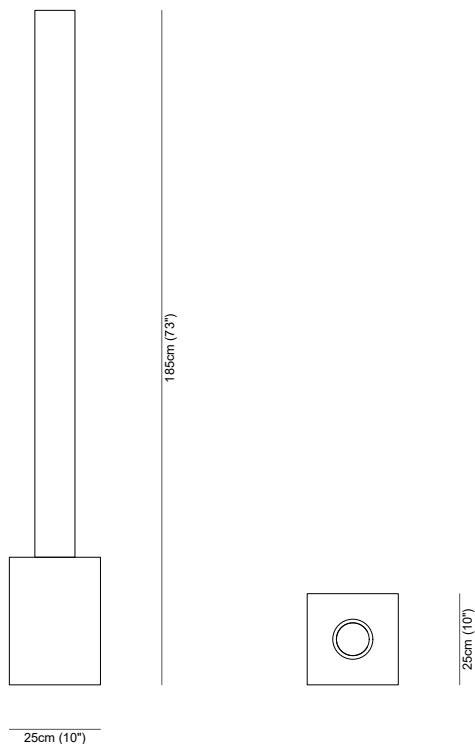

Alabastro Italiano

ITALY

ZEUS floor lamp

Length	Width	H
25 cm (10")	25 cm (10")	185 cm (73")

Type Floor lamp

Environment Indoor

Material Alabaster, marble

Lighting system 1 x Strip LED, 24 V, 2700k or 3000k

Wattage 32 W

Source lumens 3240 Lumen

Please contact us for any request of custom-made dimensions

ZEUS floor lamp

/ Metal Finishes - Finiture metalliche

01

02

03