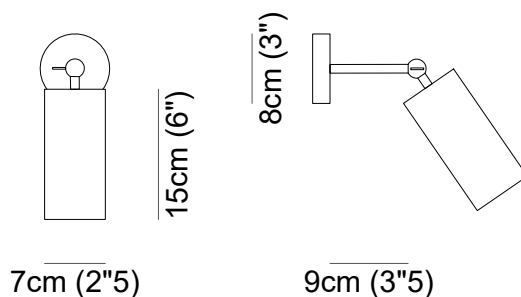

# Alabastro Italiano

ITALY

POSEIDONE #1

Alabaster diameter	Alabaster height
7 cm (2"5)	15 cm (6")
Structure width	Structure height
9 cm (3"5)	8 cm (3")

Type	Spotlight
Environment	Indoor
Material	Alabaster, metal
Lighting system	<b>Op. 1</b> - 1 x GU10 LED, 220 V (not included) <b>Op. 2</b> - 1 x LED, 230 V, 2700 K or 3000 K
Wattage	<b>Op. 1</b> - 6 Watt <b>Op. 2</b> - 3 Watt
Source lumens	<b>Op. 2</b> - 195 Lumen