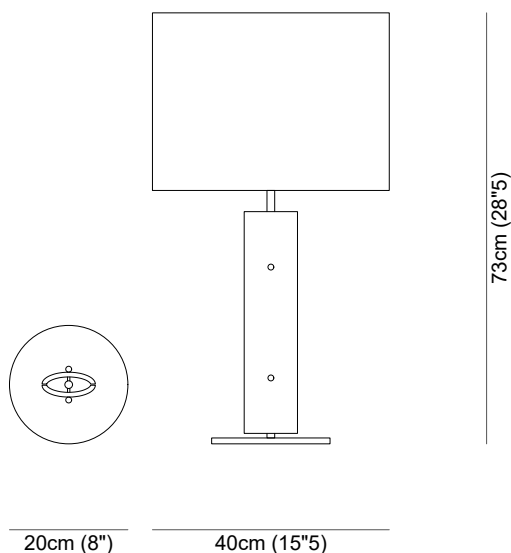

# Alabastro Italiano

ITALY

ETA table lamp

Structure Ø	Lampshade Ø	H tot.	Lampshade H
20 cm (8")	40 cm (16")	73 cm (28"5)	30 cm (12")

Type Table lamp

Environment Indoor

Material Alabaster, metal

Lighting system 1 x E27, 220 V (not included)

Wattage 18 W

Please contact us for any request of custom-made dimensions