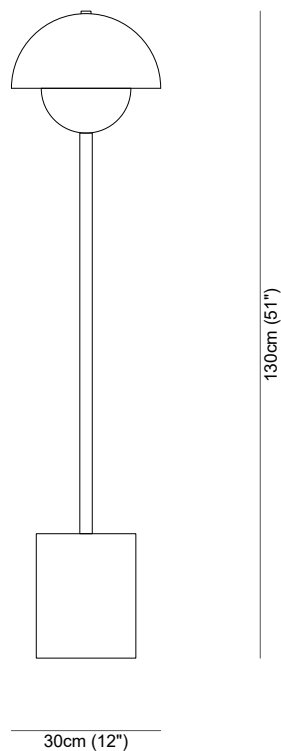

Alabastro Italiano

ITALY

APOLLO floor lamp

APOLLO floor lamp / Technical Information - Informazioni tecniche

Length	Width	H
30 cm (12")	30 cm (12")	130 cm (51")

Type Floor lamp

Environment Indoor

Material Alabaster, metal

Lighting system 1 x LED, 230 V, 2700k or 3000k

Wattage 3 W

Source lumens 195 Lumen

Please contact us for any request of custom-made dimensions

APOLLO floor lamp

/ Metal Finishes - Finiture metalliche

01

02

03

04

05

06

07

08

09

10